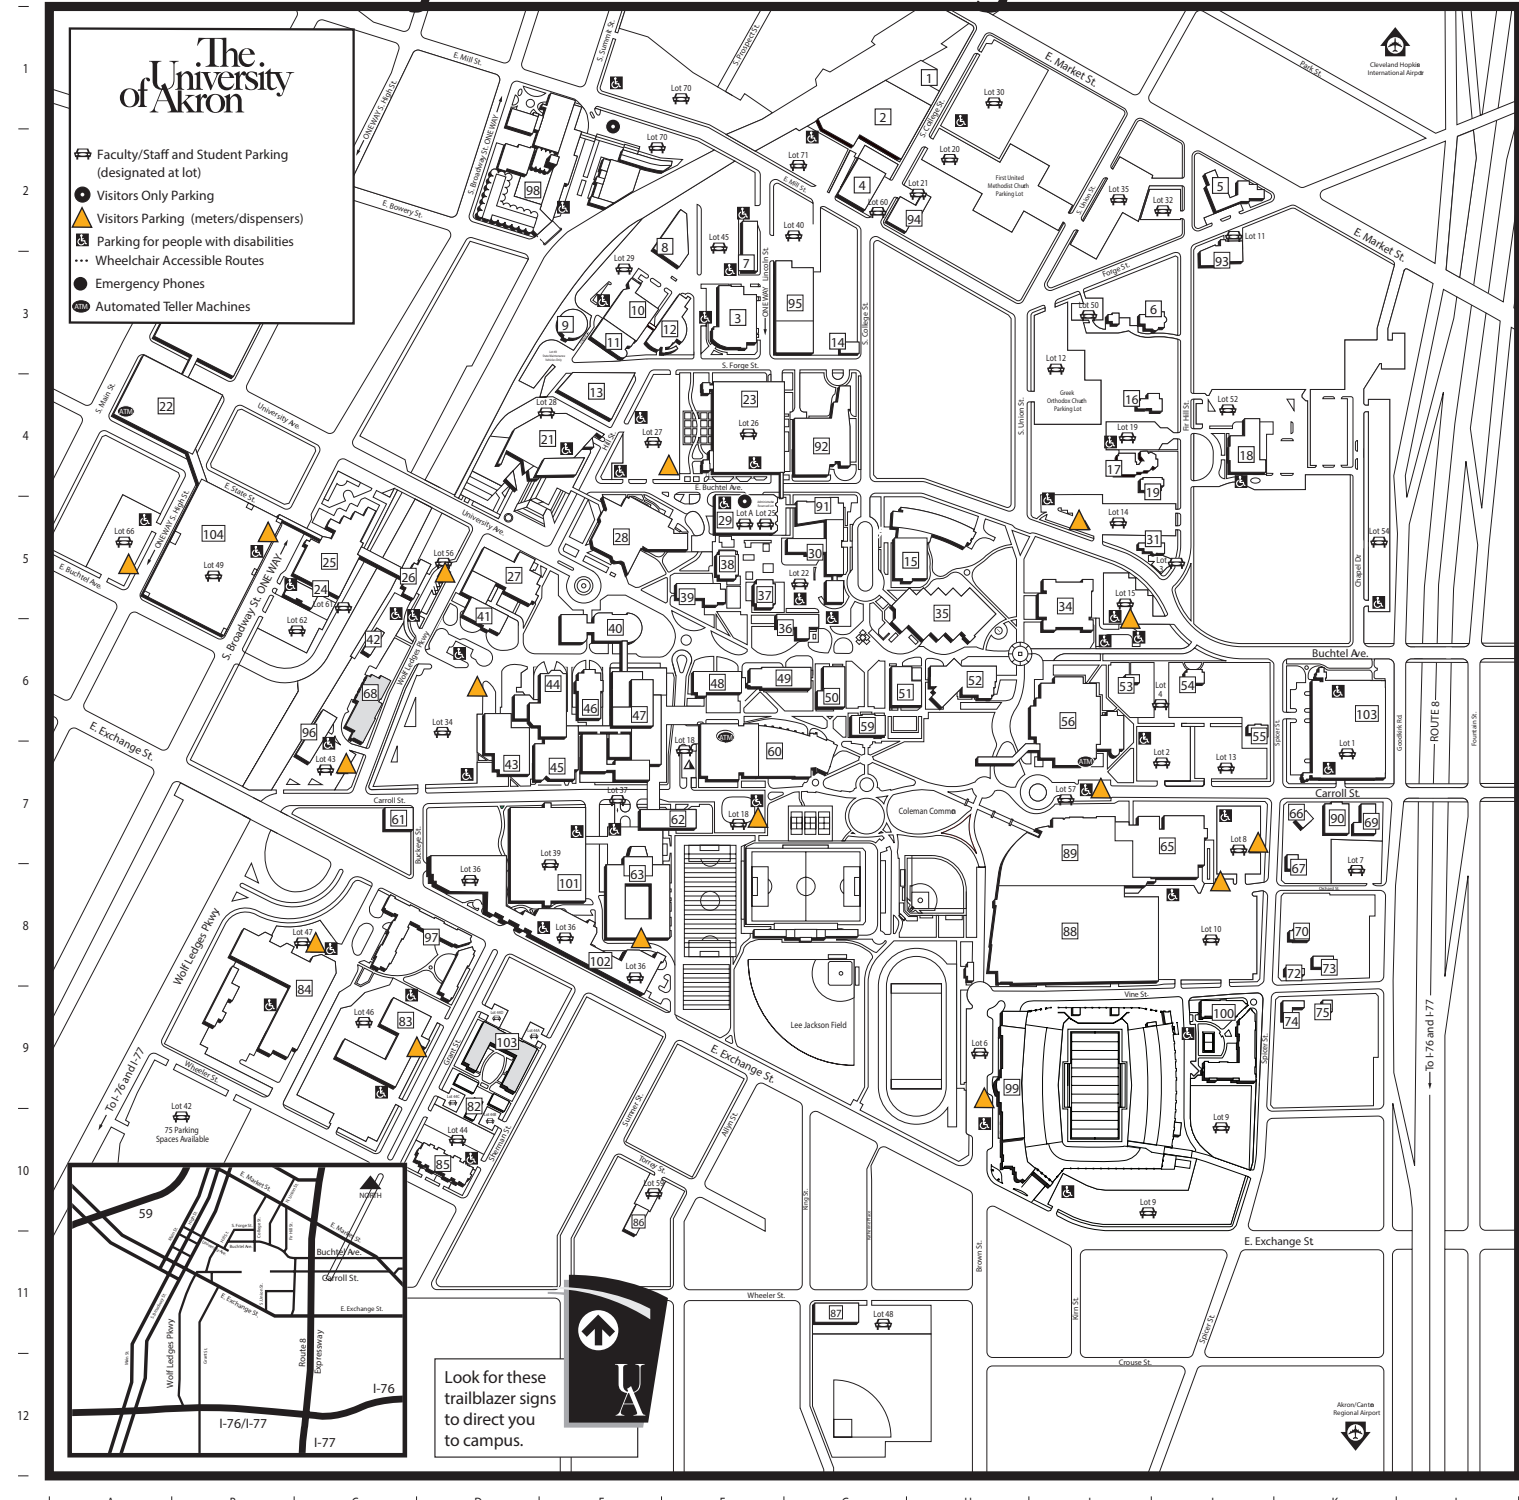

The University of Akron Parking Meter Locations

Locator	Academic, Administrative and Multipurpose Buildings	Residence Halls	Fraternities and Sororities				
G1	2 Administrative Services Building ASB	E3	11 Forge Street Substation FSUB	F5	37 Bulger Residence Hall BRH	K9	74 Alpha Delta Pi Sorority (ΑΔΠ)
G2	4 Akron Polymer Training Center APTC	C7	96 Gas Turbine Testing Facility GTTF	C8	97 Exchange Street Residence Hall EXC	K7	66 Alpha Gamma Delta Sorority (ΑΓΔ)
18	Louis and Freda Stille Athletics Field House AFLD	E7	45 Mary Gladwin Hall MGH	C9	83 Gallucci Residence Hall GALL	J6	54 Delta Gamma Sorority (ΔΓ)
G11	87 Buchtel Field BF	E6	40 Goodyear Polymer Center GDYR	E10	86 Garson Residence Hall GARS	K7	67 Kappa Kappa Gamma Sorority (ΚΚΓ)
E6	47 Auburn Science and Engineering Center ASECE	F2	8 Grounds Maintenance GMB	D10	85 Grant Residence Center High-rise GRC	J4	16 Lambda Chi Alpha Fraternity (ΛΧΑ)
F6	48 Ayer Hall AYER	E5	28 Guzzetta Hall GH	D9	103 Grant Street Student Housing GSRH	J6	55 Phi Delta Theta Fraternity (ΦΔΘ)
J2	5 Ballet Center BC	G5	91 Honors Complex HC	G5	91 Honors Complex HC	K8	70 Phi Gamma Delta Fraternity (ΦΓΔ)
H5	35 Bierce Library LIB	I3	6 Hower House HOW	G5	30 Orr Residence Hall ORH	I6	53 Phi Kappa Tau Fraternity (ΦΚΤ)
G6	59 Buchtel Hall BH	I9	99 InfoCision Stadium/Summa Field ICS	G6	36 Ritchie Residence Hall RRH	K7	69 Phi Sigma Kappa Fraternity (ΦΣΚ)
D5	26 Buckingham Building BCCE	E6	44 Knight Chemical Laboratory KNCL	F5	39 Sisler-McFawn Residence Hall SMRH	K9	75 Lone Star Fraternity (IITKE)
K7	90 464 Carroll Street Building CSBL	H6	52 Kolbe Hall KO	F5	38 Spanton Residence Hall SRH	K8	72 Sigma Alpha Epsilon Fraternity (ΣΑΕ)
C7	61 Carroll Street Substation ESUB	G6	51 Leigh Hall LH	J9	100 Spicer Residence Hall SPR	J4	19 Tau Kappa Epsilon Fraternity (ΤΚΕ)
I4	17 Center for Child Development CCD	F2	7 100 Lincoln Street Building LINC	D9	82 Townhouses TOWN	K8	73 Theta Chi Fraternity (ΘΧ)
G5	15 College of Arts & Sciences Building CAS	J4	18 Martin University Center PMUC	G7	60 Student Union STUN		
C5	25 College of Business Administration Building CBA	D5	27 McDowell Law Center LAW	E3	9 Thermal Storage Tank TANK		
D6	43 Computer Center COMP	F3	3 National Polymer Innovation Center NPIC	E4	21 E.J. Thomas Performing Arts Hall PAH		
F6	49 Crouse Hall CRH	J7	65 Ocacek Natatorium ONAT	G3	14 Trecoso Building TRE		
C6	68 Wolf Ledges Engineering Building WLEB	I5	34 Olin Hall OLIN	D2	98 Quaker Square OSQR		
E8	101 Exchange Parking Deck EXPD	E3	10 Olson Research Center OLRC	B5	104 West Campus Parking Deck WCPD		
C6	42 Express Building EB	K7	103 Parking Deck East PDE	D5	41 West Hall WEST		
J2	93 Fir Hill Plaza FHP	F4	23 Parking Deck North PDN	E6	46 Whitby Hall WHIT		
B8	84 Folk Hall FOLK	D8	102 Parking Deck South PDS	G6	50 Zook Hall ZOOK		
G3	95 178 South Forge Street (Wonder Bread) WBB	E4	13 Physical Facilities Operations Center PFOC				