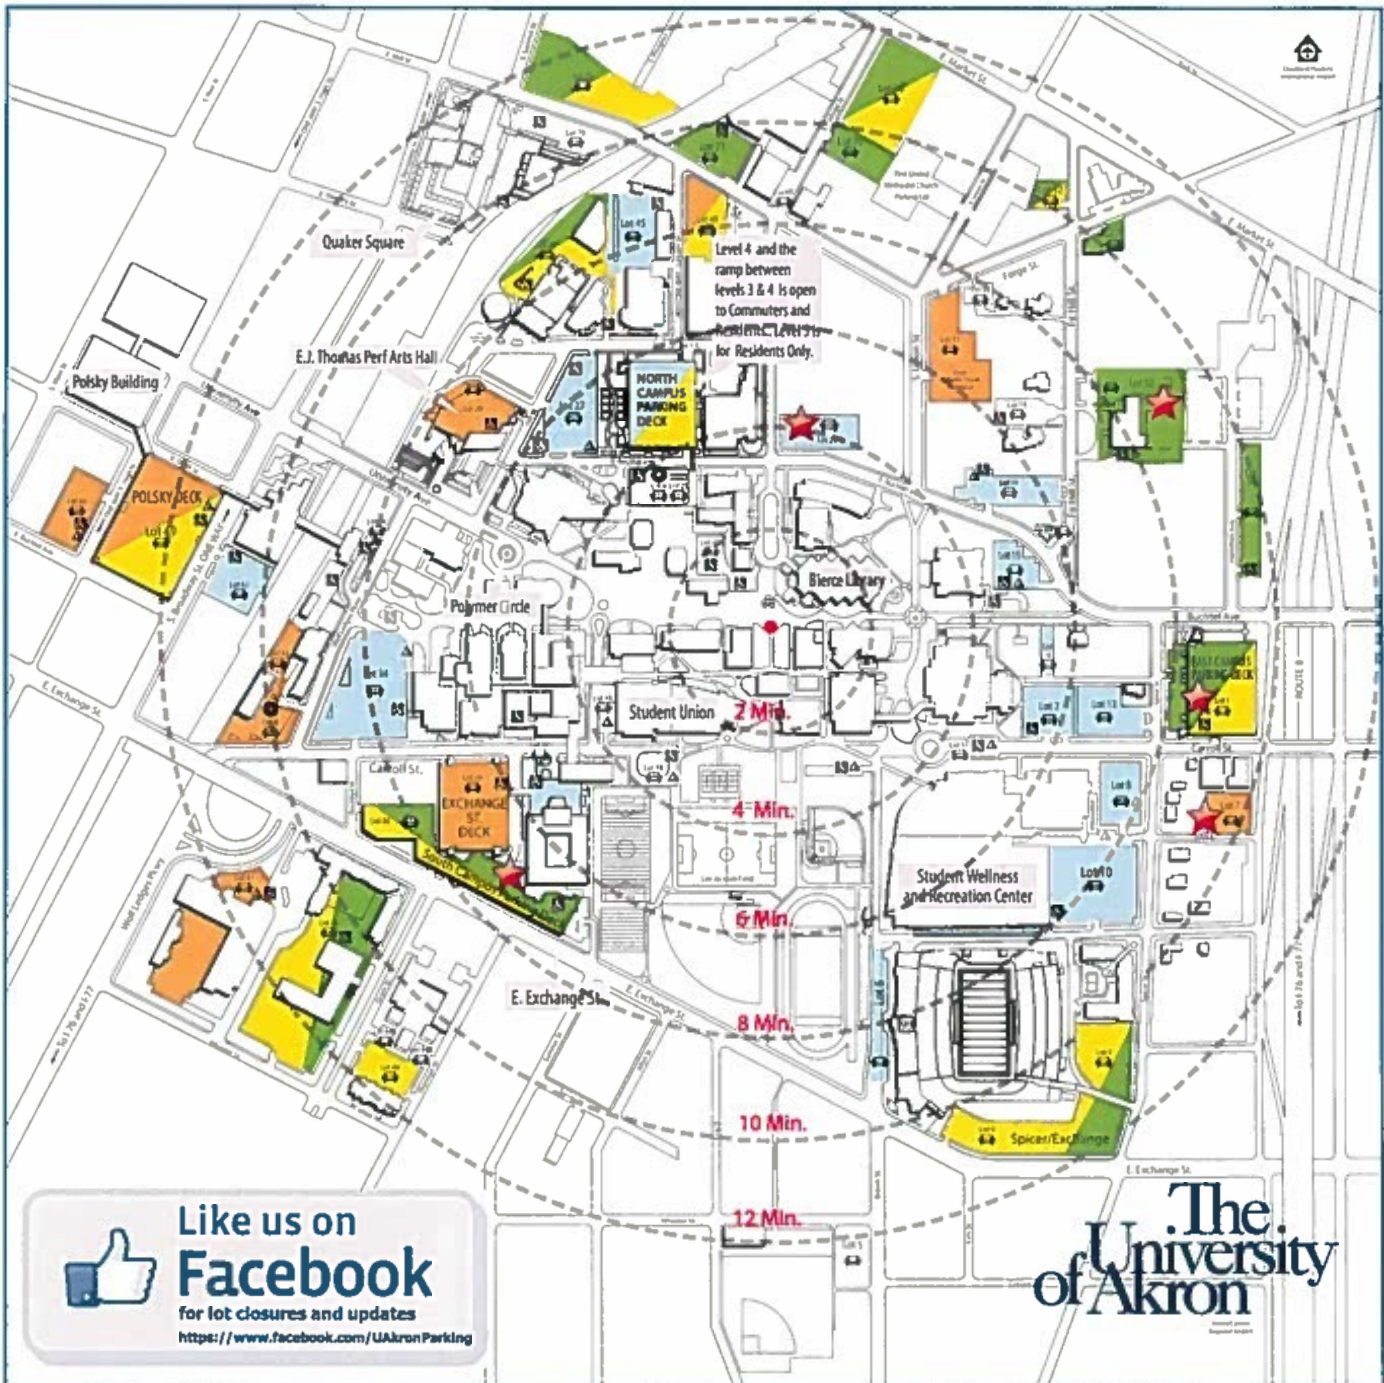

The best places to park throughout the day

If you arrive between...	Look for spaces in...
7 and 8:30 a.m.	Blue lots Orange lots Green lots
8:30 and 10 a.m.	Orange lots Green lots
10 a.m. and 4 p.m.	Green lots
Lots shaded yellow are designated for resident students.	Yellow lots

	Walking Time to Campus Center
	Overnight lot for Commuters

Note: The lower levels of the North Campus Parking deck are designated for commuter students and faculty/staff. The top level is for resident students only. Commuters, faculty/staff and resident students are ALL allowed to park on Level 4 and the ramp between Level 3 and Level 4.